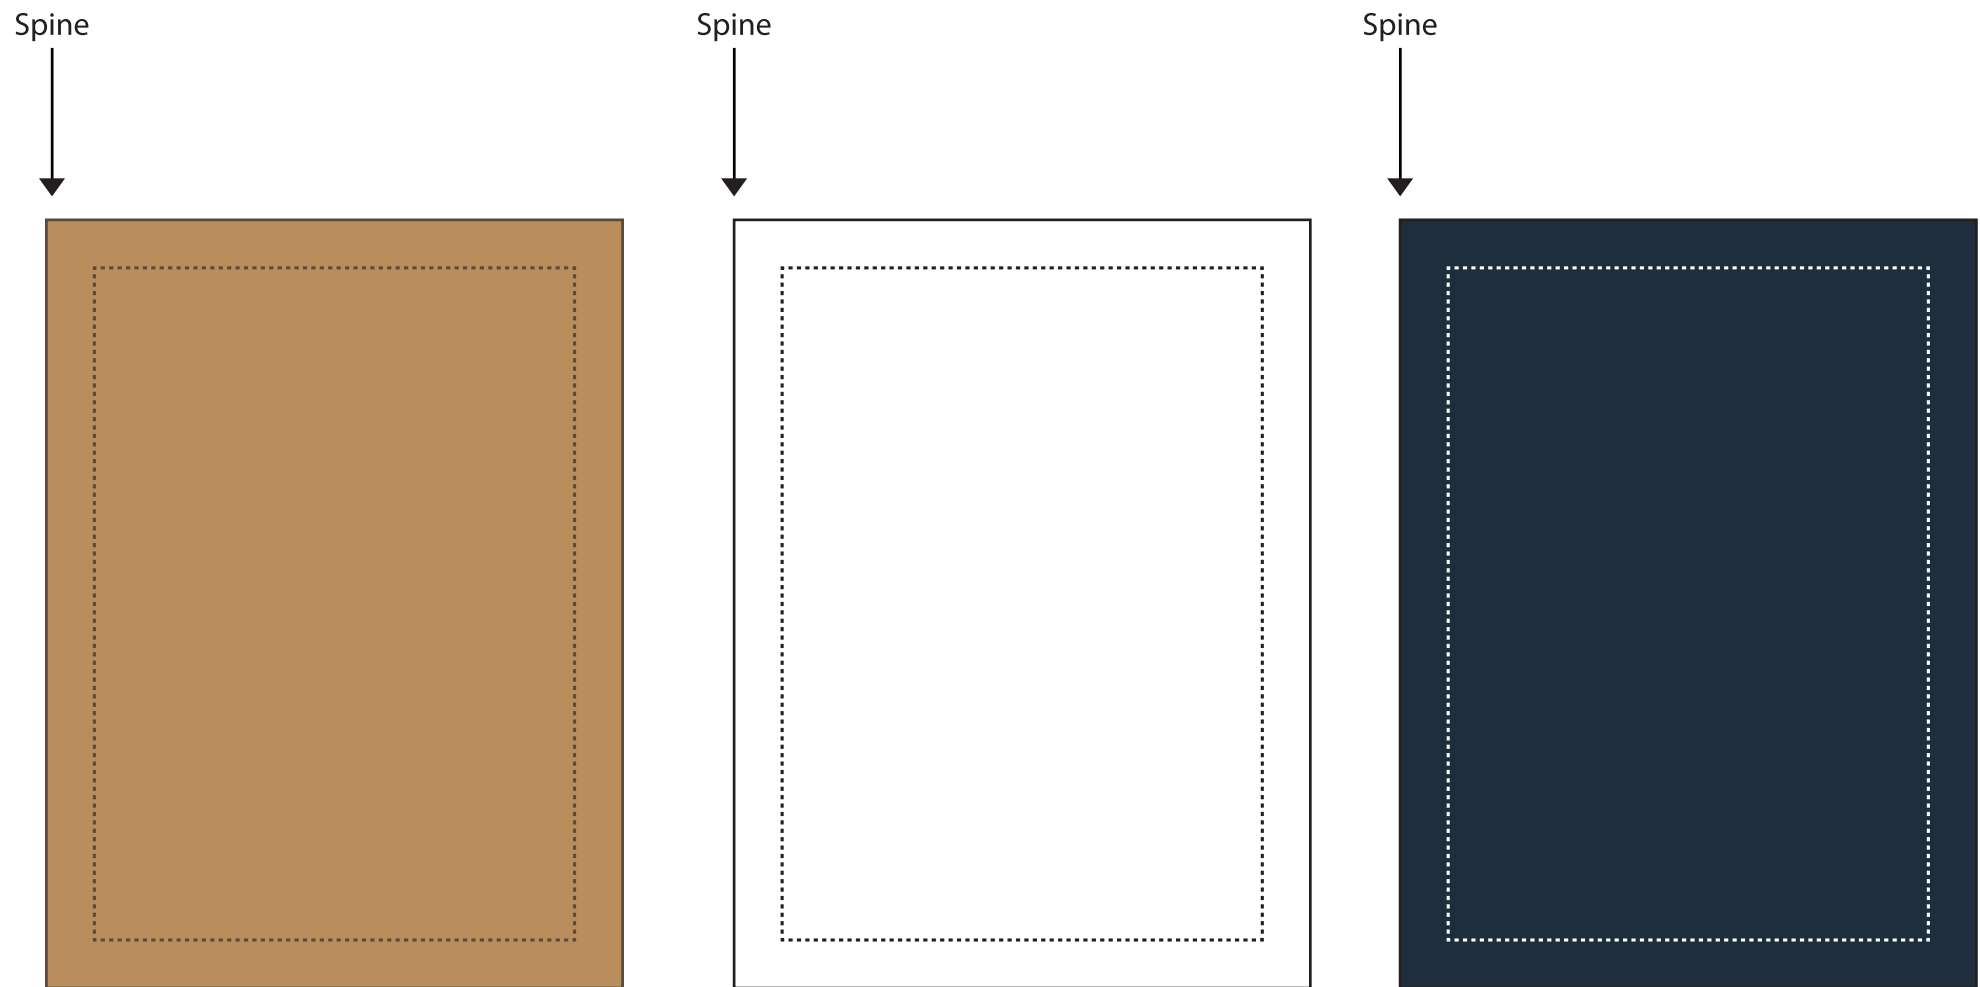

**Standard Front Side Imprint
(Spine on left)**

**Optional Back Side Imprint
(Spine on right)**

Imprint Size for both sides: 2.5" x 3.5"