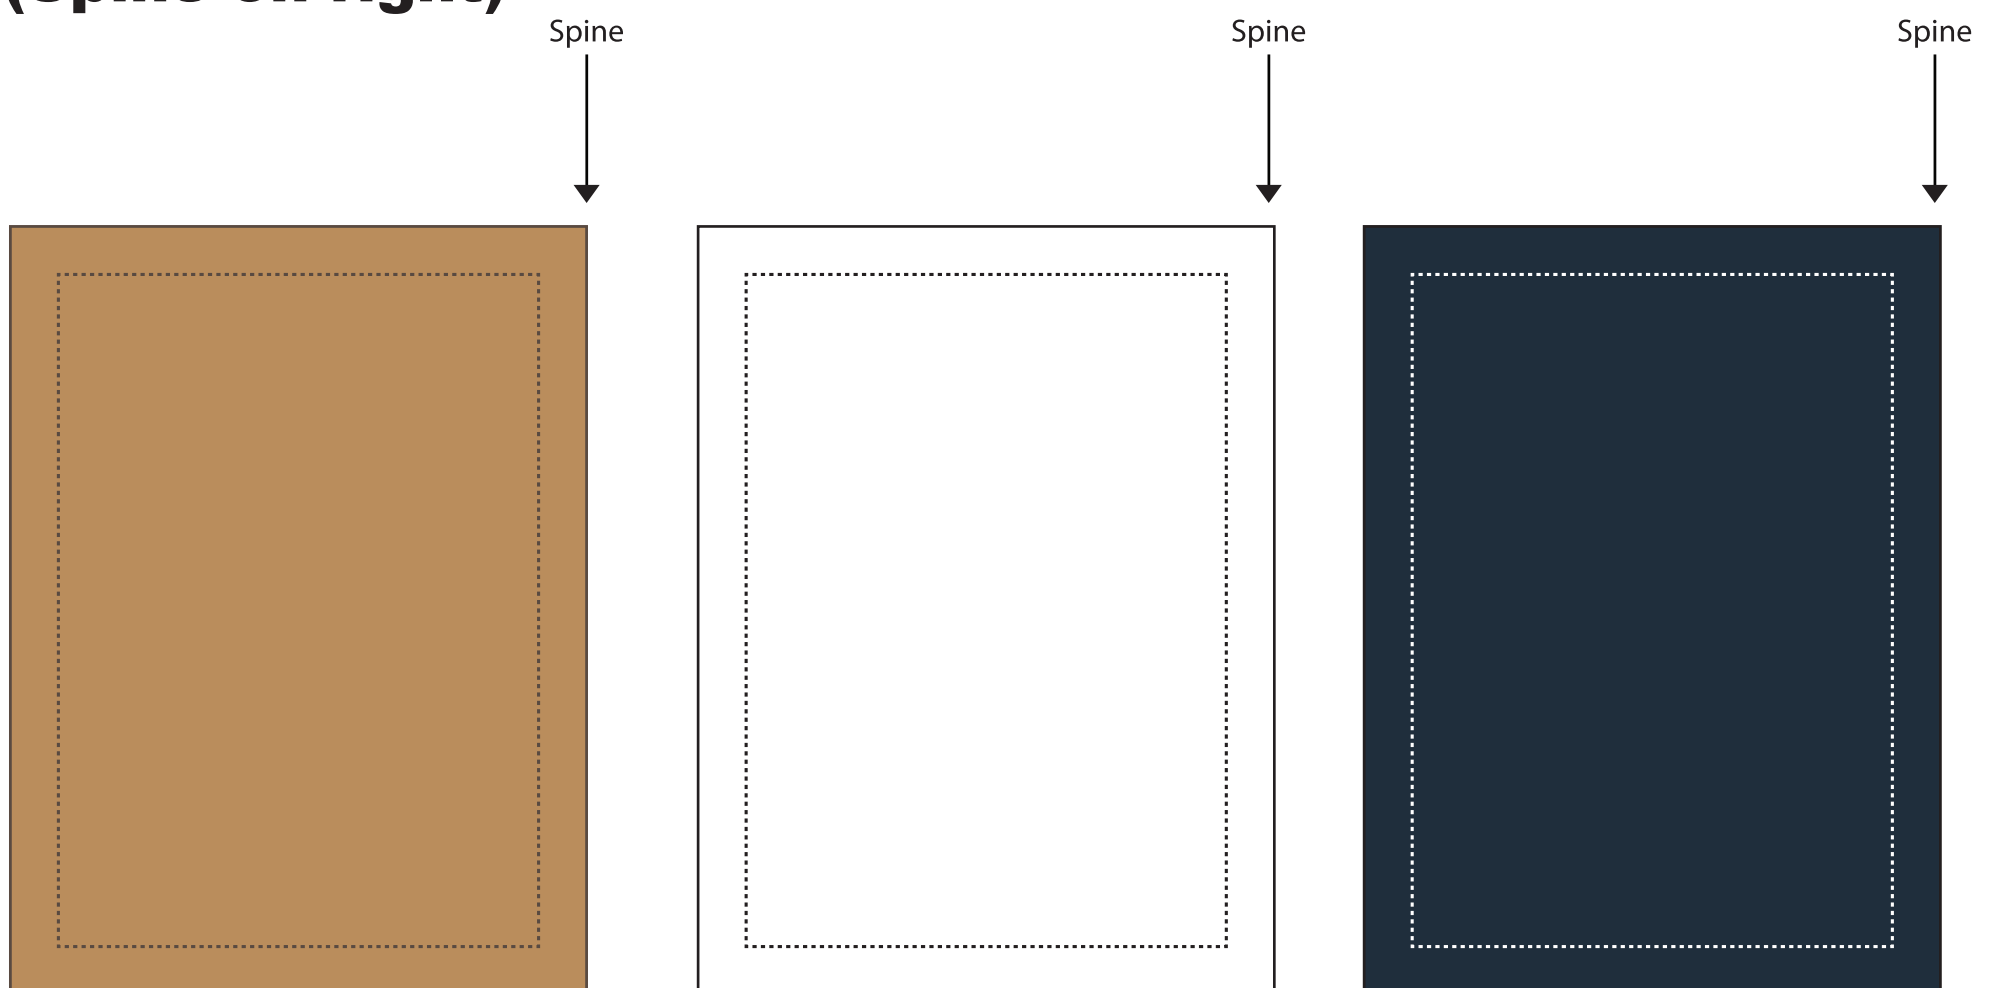

**Standard Front Side Imprint
(Spine on left)**

**Optional Back Side Imprint
(Spine on right)**

Imprint Size for both sides: 2.5" x 3.5"